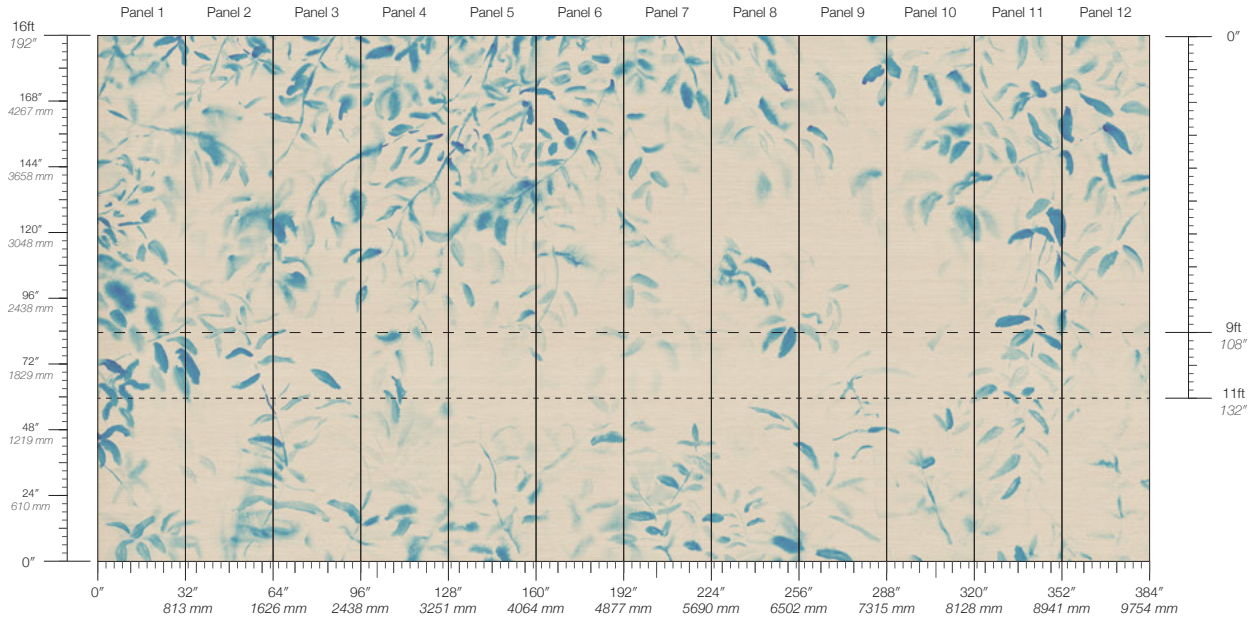

Prima Halcyon

Suitable for residential and commercial projects

COLOR

Halcyon

REPEAT

Non-repeating

DETAILS

Custom options available

DISCLAIMER

Refer to our website to see the full mural artwork. Color and shade will vary by lot. Visible panel seam. Reference the physical sample for color and texture. Panel maps represent mural artwork only.

ITEM

8804

STOCK

Made to order

MAINTENANCE

Water-based cleanser

CONTENT

Grasscloth

LEAD TIME

4 weeks to print

ENVIRONMENTAL

PVC Free

PANEL WIDTH

32" / 813 mm trimmed

MINIMUM

1 panel

SPECS

Natural Grasscloth

PANEL HEIGHT

108" / 2743 mm base
132" / 3353 mm standard
192" / 4877 mm extended

PRICE

Available upon request

TESTING

ASTM E84 Adhered Class A

ORIGIN

USA